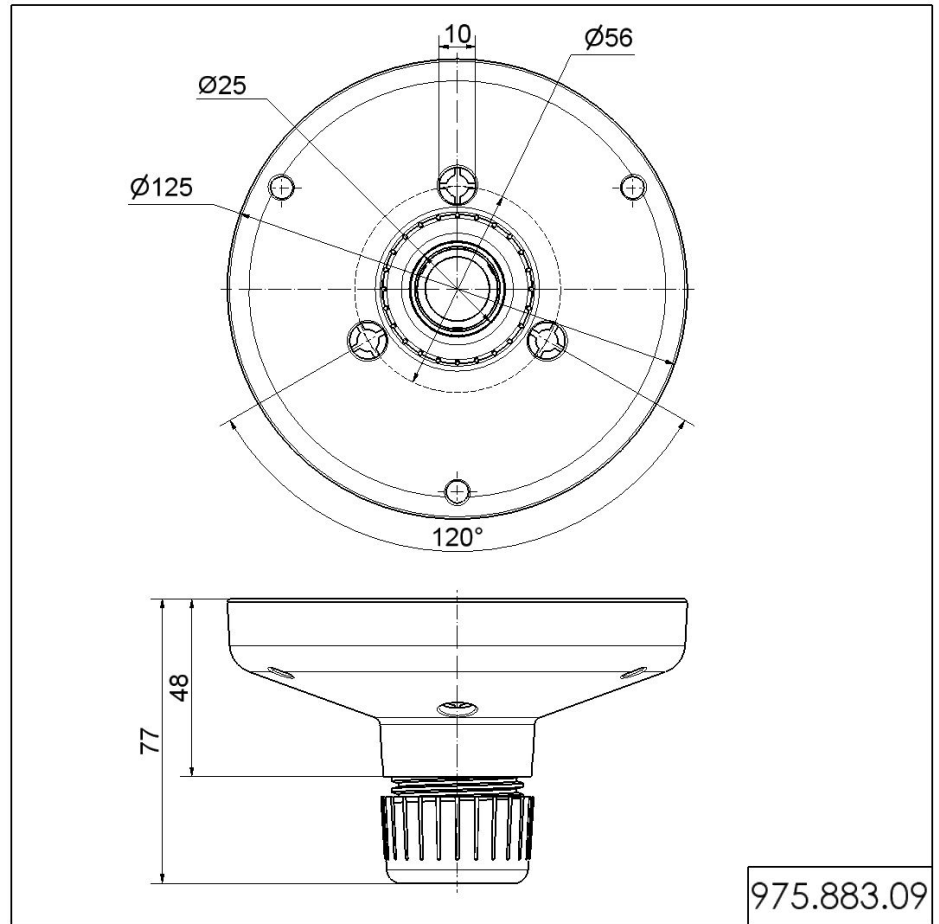

LED-Permanent Light 280 / Accessories

Tube adapter RM BK

DRAWING

! For additional installation and mounting information, refer to the appropriate user guide at www.werma.com. This printed copy is for information only and is subject to alteration.